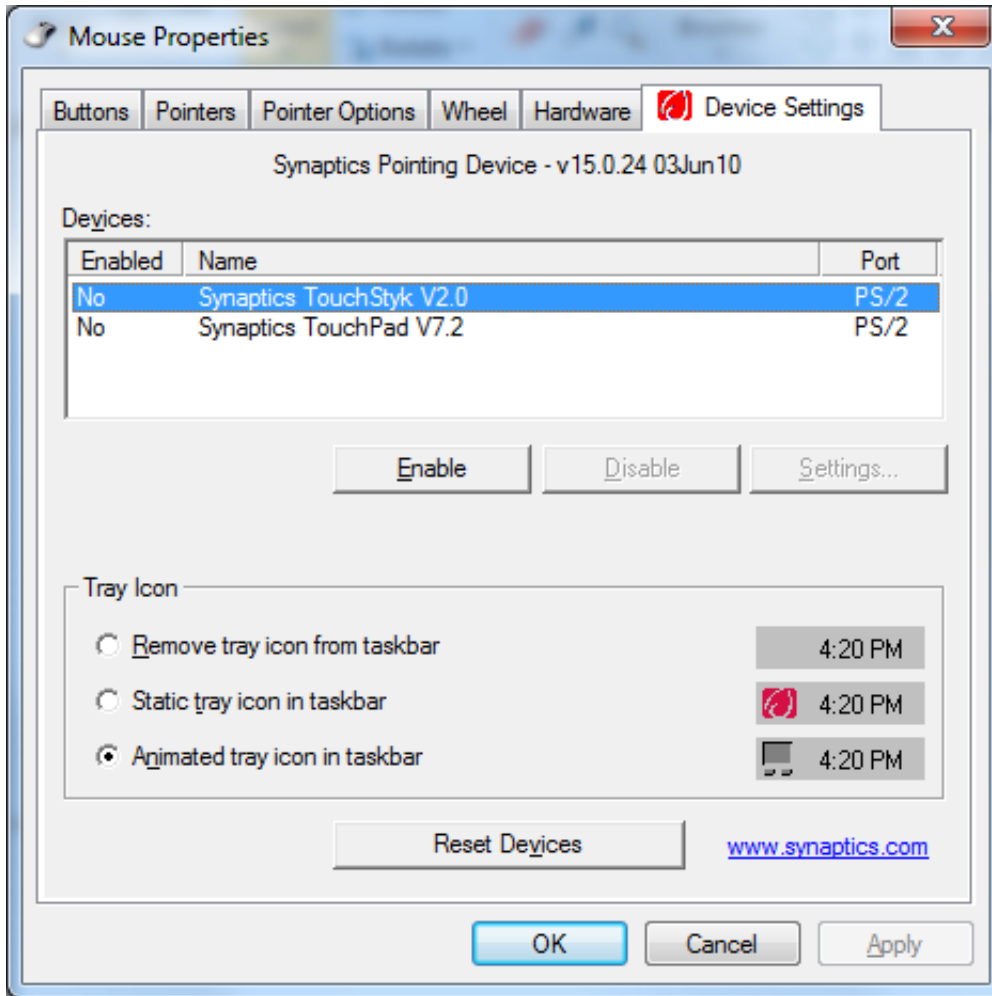

[Epson Work 545 Upgrade](#)

[Software Mac](#)

synaptics pointing device driver windows 10 hp

[Ps2 Emulator For Mac Os](#)

Synaptics' TouchPad device drivers are customized and supported by notebook manufacturers to meet specific driver requirements for their individual products.. We recommend you set a restore point before installing to ensure potential need to roll back to the previous driver.. [Solved] Unable to connect to the Synaptics Pointing Device Driver By April Cai – Last Updated: 7 months ago in Driver Error Tags: Drivers, Touchpad Get the correct Synaptics device driver via Driver Easy to make your touchpad work fine.. Still, it should be fairly self evident what needs to follow when you do the above. [Fortnite For Mac Tips](#)

synaptics pointing device driver use

[France Gall Greatest Hits Rar](#)

Synaptics' TouchPad device drivers are customized and supported by notebook manufacturers to meet specific driver requirements for their individual products.. At that point the synaptics driver should be installed in your system and allow you to do the disable if it detects external mouse. 0041d406d9 [Microsoft Paint App For Mac](#)