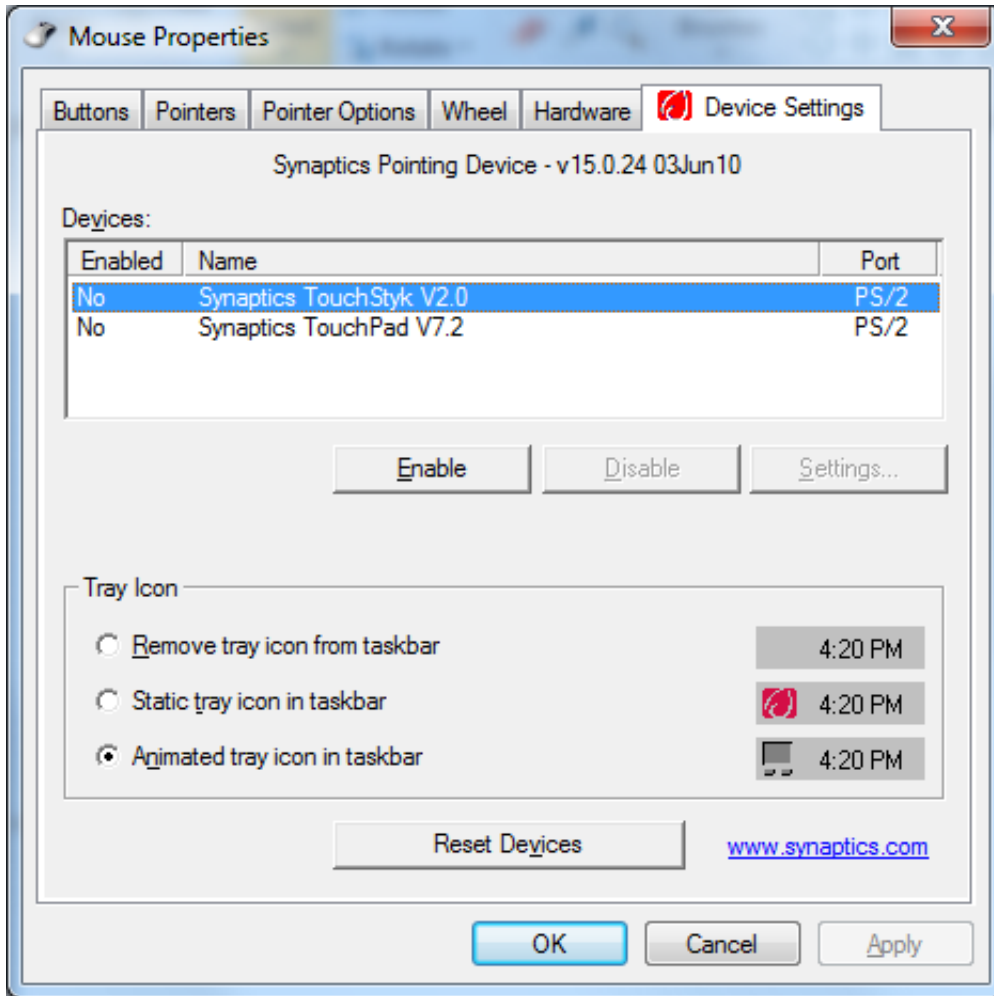

Download

[Synaptics Pointing Device Driver Download Hp](#)

[Synaptics Pointing Device Driver Download Hp](#)

Download

Installing a generic driver from this website may result in the loss of OEM-customized functionality and other issues.. I would like to add that on some computers (not all, for some reason some it will do it correctly by just doing the 'install/setup' from synaptics), you will have to manually override the installation behavior.. Like & Share, Support, Subscribe!! Google Plus: Instagram: Facebook: Twitter: About: DK LogiCS is a YouTube Channel, Logical Methods in Computer Science New Video is Posted Everyday:).